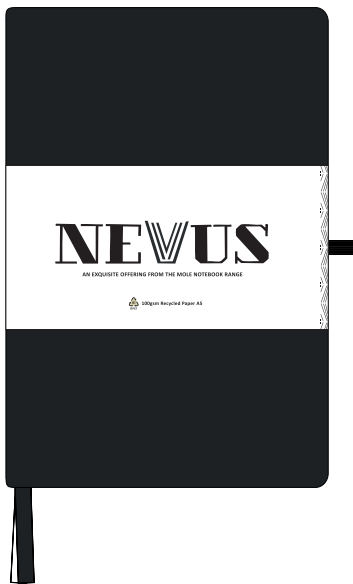

Your Ref:
Our Ref:

Quantity:
Version: 1

Product Code: QS0042
Product Colour: BLACK

PRINTING CONCERNS:

We stock this item in the following colours

**PANTONE REFERENCE(S)**

● Debossing/ Foil Blocking

ARTWORK SCALE 50%

Please note that this product comes with a belly band around the centre of the book

- CENTRED TO PRINT AREA
- CENTRED TO NOTEBOOK

The dashed line is to demonstrate print area and will not appear on your printed item