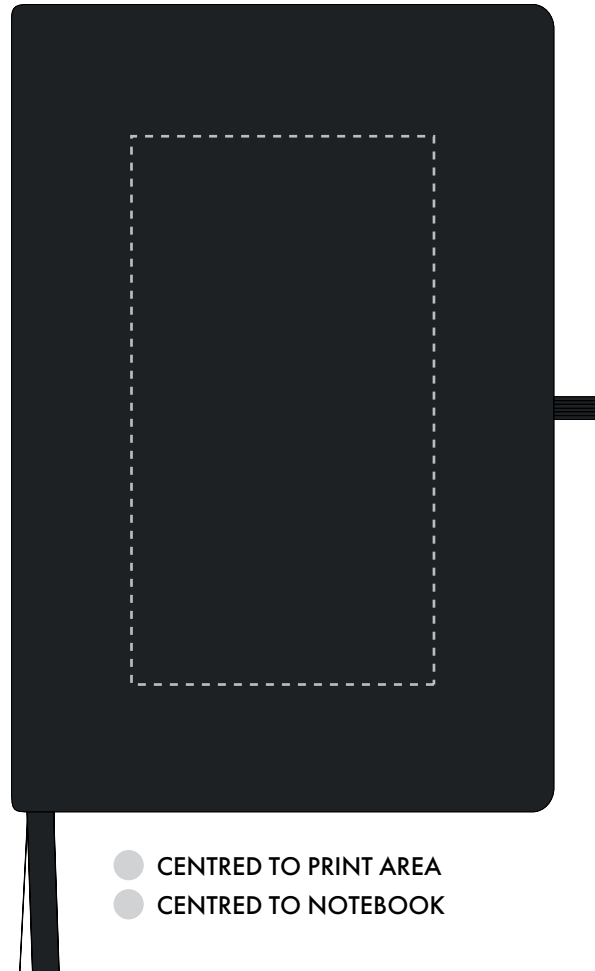

Your Ref:
Our Ref:

Quantity:
Version: 1

Product Code: QS0042
Product Colour: BLACK

PRINTING CONCERNS:

We stock this item in the following colours

**PANTONE REFERENCE(S)**

● Debossing/ Foil Blocking

ARTWORK SCALE 50%

Please note that this product comes with a belly band around the centre of the book

- CENTRED TO PRINT AREA
- CENTRED TO NOTEBOOK

The dashed line is to demonstrate print area and will not appear on your printed item

To proceed, please approve visual via the online system.

ARTWORK SCALE 100%
Max print area: 80mm x 145mm